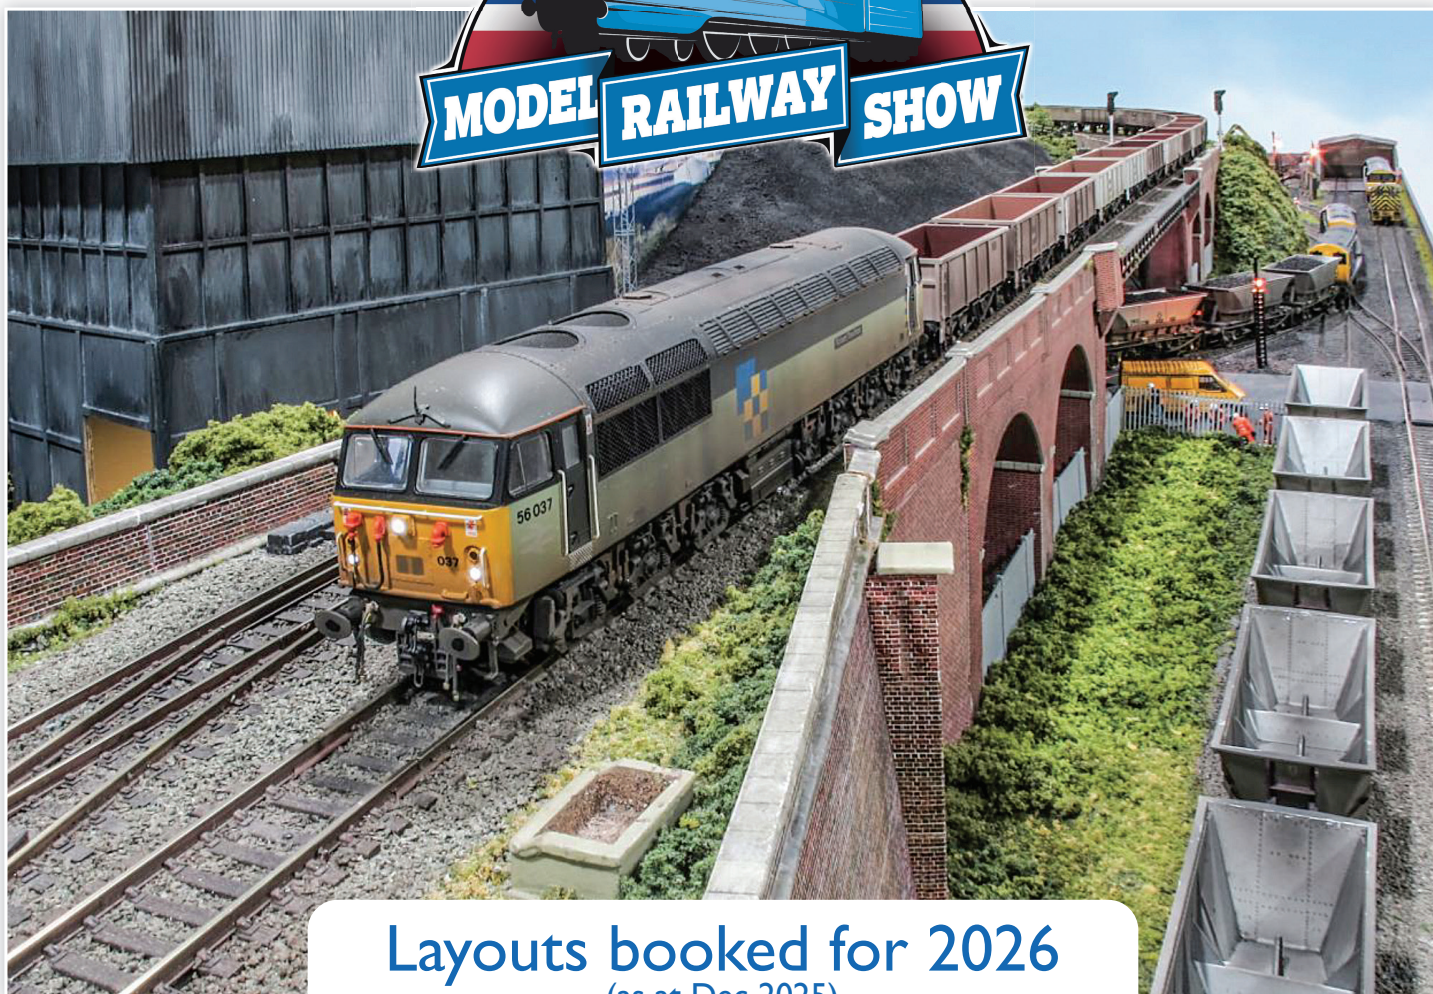

GREAT BRITISH

MODEL RAILWAY SHOW

James Street, N., Steve Wright

24th & 25th October 2026

British Motor Museum, Gaydon, Warwickshire CV35 0BJ

Just off Junction 12, M40 between Warwick and Banbury –

- ★ Up to 40 model railway layouts across the scales
 - ★ More than 30 specialist traders
 - ★ Railwayana
 - ★ Modelling demonstrations
 - ★ Live steam
 - ★ Family-friendly displays
 - ★ Access to extensive motor museum displays*
 - ★ Excellent catering
 - ★ Free parking
 - ★ Fully accessible
- ★ Free bus from Leamington Spa railway station (Sat only)

Open 9.30am – 5.00pm (4.00pm Sunday)

Sponsored by

*with a combined show + museum ticket

In association with

www.gbmrs.com

GREAT BRITISH

MODEL RAILWAY SHOW

Tytton Hall Yard, 'OO', Boston Model Railway Club